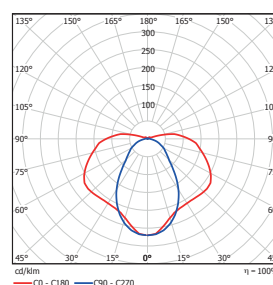

Compliance

Photometrical characteristics

ACQUEX

Description

FAMILY	MODEL	LENGTH (mm)	LUMINOUS FLUX	CRI	LIGHT COLOUR	DRIVER	DIFFUSER	EMERGENCY KIT	HOUSING
> ACQUEX	> LED-M	> 0.6: 600 > 1.2: 1200 > 1.5: 1500	> 20: 2000 > 40: 4000 > 60: 6000 > 80: 8000	> 8: 80	> 40: 4000	> ET: non dimmable > ETDD: DALI dimmable	> PC: polycarbonate	> EB3: 3 hours	> _: yellow RAL 1003