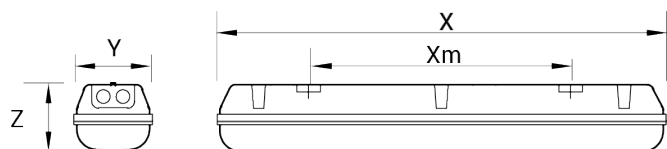

¹ In emergency versions maximum power consumption increases in 5W during battery charging,

Dimensions and logistics

Description	X	Xm	Y	Z					
	mm	mm	mm	mm	L x W x H mm	Pcs./Box	Box²	Groupage Pcs./Euro pallet	Double pallet Pcs./Euro pallet
ACQUEX LED-M 0.6...	665	390	145	101	675 x 151 x 105	1	2.0	150	90 + 90
ACQUEX LED-M 1.2...	1282	800	145	101	1289 x 151 x 105	1	3.3	75	45 + 45
ACQUEX LED-M 1.5...	1578	1100	145	101	1589 x 151 x 105	1	4.0	75	45 + 45

Please check with our Back Office to confirm logistic data

² Weight in EB3 versions: +0.2KG

Accessories

10237125	Bag with 2 suspension triangles for ACQUEX
10256809	Fixing clips in stainless steel 316L, 2 units