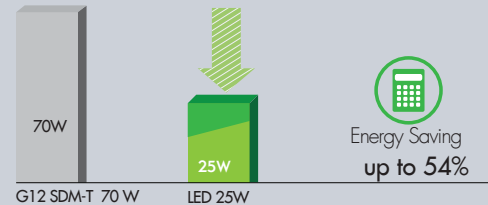

Isı Özellikleri / Heat Characteristics

Tasarruf / Energy Saving