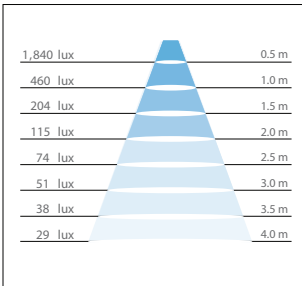

- Minimalist design allows wide usage areas
- Simplified structure for easy installation
- Long life up to **50,000** hours
- Superior heat dissipation performance

Ölçüler / Dimensions

Batarya Kit Uyumlu
Battery Kit Compatible

Dali Uyumlu
Dali Compatible

	D	Ø	
EAL.129	70	80	
EAL.229	70	108	
EAL.329	55	120	
EAL.429	58	150	
EAL.629	58	200	
EAL.829	58	240	

Tüm Ölçüler Milimetre Cinsindedir
All dimensions are in millimeters

Işık ve Lümen Grafiği / Light Curve and Graphics