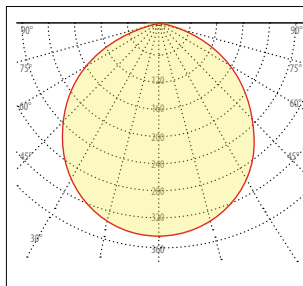

Işık ve Lümen Grafiği / Light Curve and Graphics

Kelvin Değerleri / Kelvin Values

Kelvin Color Temperature	2700K	3000K	3500K	4100K	5000K	6500K
Associated Effects and Moods	Ambiant Intimate Personal	Calm Warm	Friendly Inviting	Precise Clean Efficient	Daylight Vibrant	Daylight Alert
Appropriate Applications	Living/Family Rooms Commercial/ Hospitality	Living/Family Rooms Commercial/ Hospitality	Kitchen/Bath Light Commercial	Garage Commercial	Commercial Industrial Institutional	Commercial Industrial Institutional