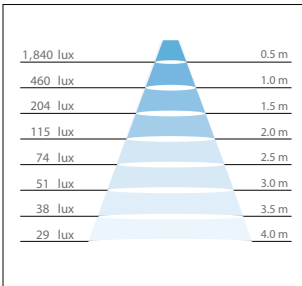

Işık ve Lümen Grafiği / Light Curve and Graphics

Kelvin Değerleri / Kelvin Values

Kelvin Color Temperature	2700K	3000K	3500K	4100K	5000K	6500K
Associated Effects and Moods	Ambient Intimate Personal	Calm Warm	Friendly Inviting	Precise Clean Efficient	Daylight Vibrant	Daylight Alert
Appropriate Applications	Living/Family Rooms Commercial/ Hospitality	Living/Family Rooms Commercial/ Hospitality	Kitchen/Bath Light Commercial	Garage Commercial	Commercial Industrial Institutional	Commercial Industrial Institutional