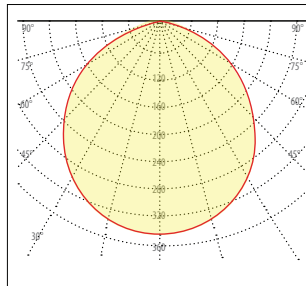

Işık ve Lümen Grafiği / Light Curve and Graphics

Kelvin Değerleri / Kelvin Values

Kelvin Color Temperature	2700K	3000K	3500K	4100K	5000K	6500K
Associated Effects and Moods	Ambient Intimate Personal	Calm Warm	Friendly Inviting	Precise Clean Efficient	Daylight Vibrant	Daylight Alert
Appropriate Applications	Living/Family Rooms Commercial/ Hospitality	Living/Family Rooms Commercial/ Hospitality	Kitchen/Bath Light Commercial	Garage Commercial	Commercial Industrial Institutional	Commercial Industrial Institutional