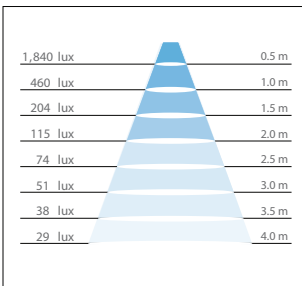

Ölçüler / Dimensions

Batarya Kit Uyumlu
Battery Kit Compatible

Dali Uyumlu
Dali Compatible

	D	W	H
EAL.245	70	97	97
EAL.345	70	117	117
EAL.445	75	147	147
EAL.545	85	175	175
EAL.645	85	192	192
EAL.845	85	227	227

Tüm Ölçüler Milimetre Cinsindedir
All dimensions are in millimeters

Işık ve Lümen Grafiği / Light Curve and Graphics

Kelvin Değerleri / Kelvin Values

Kelvin Color Temperature	2700K	3000K	3500K	4100K	5000K	6500K
Associated Effects and Moods	Ambient Intimate Personal	Calm Warm	Friendly Inviting	Precise Clean Efficient	Daylight Vibrant	Daylight Alert
Appropriate Applications	Living/Family Rooms Commercial/ Hospitality	Living/Family Rooms Commercial/ Hospitality	Kitchen/Bath Light Commercial	Garage Commercial	Commercial Industrial Institutional	Commercial Industrial Institutional