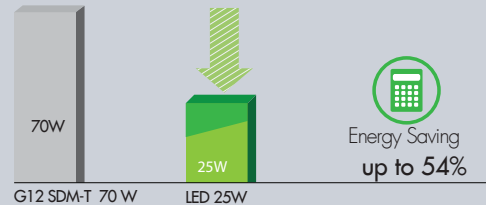

Isı Özellikleri / Heat Characteristics

Tasarruf / Energy Saving

emyteknik.com sitemizden IES datası ve indirilebilir dokümantasyona erişebilirsiniz.

Go to emyteknik.com for all downloadable technical documents.