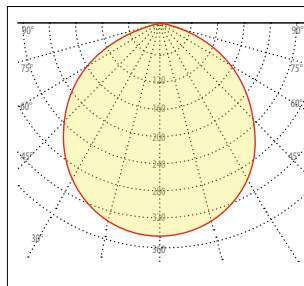

Ölçüler / Dimensions

Batarya Kit Uyumlu
Battery Kit Compatible

Dali Uyumlu
Dali Compatible

	D	W	H
EAL.245	70	97	97
EAL.345	70	117	117
EAL.445	75	147	147
EAL.545	85	175	175
EAL.645	85	192	192
EAL.845	85	227	227

Tüm Ölçüler Milimetre Cinsindedir
All dimensions are in millimeters

Işık ve Lümen Grafiği / Light Curve and Graphics

Kelvin Değerleri / Kelvin Values

Kelvin Color Temperature	2700K	3000K	3500K	4100K	5000K	6500K
Associated Effects and Moods	Ambient Intimate Personal	Calm Warm	Friendly Inviting	Precise Clean Efficient	Daylight Vibrant	Daylight Alert
Appropriate Applications	Living/Family Rooms Commercial/ Hospitality	Living/Family Rooms Commercial/ Hospitality	Kitchen/Bath Light Commercial	Garage Commercial	Commercial Industrial Institutional	Commercial Industrial Institutional