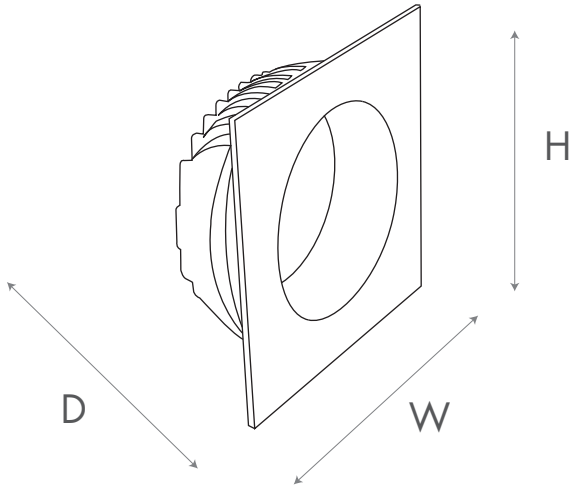

Ölçüler / Dimensions

Batarya Kit Uyumlu
Battery Kit Compatible

Dali Uyumlu
Dali Compatible

	D	W	H
EAL.245	70	97	97
EAL.345	70	117	117
EAL.445	75	147	147
EAL.545	85	175	175
EAL.645	85	192	192
EAL.845	85	227	227

Tüm Ölçüler Milimetre Cinsindedir
All dimensions are in millimeters